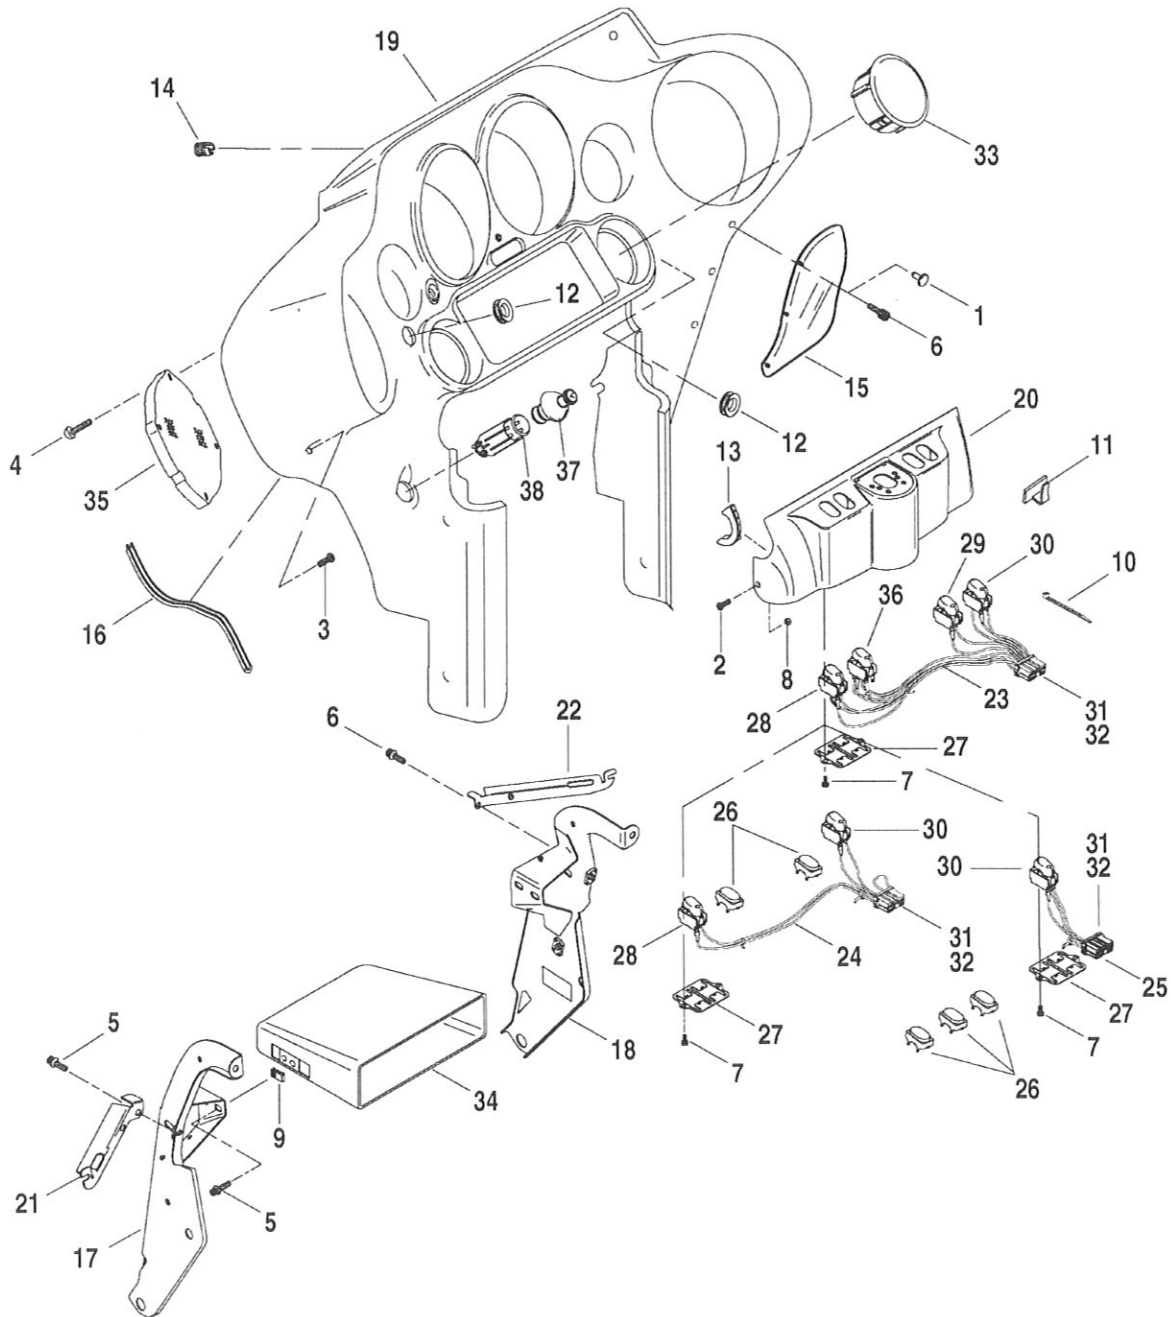

INNER FAIRING - FLHT/I & FLHX/I MODELS

Ref #	Part Number	Qty	Description
1	756	6	PLUG, air deflector hole
2	2445	2	SCREW, 1/4-20 X 9/16 button hd.
3	2446	2	SCREW, 1/4-20 X 5/8 torx socket button hd.
4	2965	1	SCREW, #10 X 2 pan hd., self-tapping
	3387	1	SCREW, #10-16 X 1 torx pan hd. self tapping
5	2941	6	SCREW, 1/4-20 X 9/16 hex socket hd. self-tapping
6	2994	6	SCREW, 10-24 X 3/4 internal T27 drive
7	3612	4	SCREW
8	7688	2	NUT, 1/4-20 X 7/32 X 7/16 hex (Grade 2)
9	7900	4	CLIP NUT
10	10065	2	CABLE STRAP
11	10103	1	CLIP, adhesive backed
12	11445	2	GROMMET, throttle & clutch cables
13	11488	1	GROMMET, handlebar, right
	11492	1	GROMMET, handlebar, left
14	16585-96	5	INSERT, threaded
15	58128-96	1	AIR DEFLECTOR, right
	58129-96	1	AIR DEFLECTOR, left
16	58311-96	2	TRIM SEAL, inner fairing, 29" long
17	58478-96A	1	BRACKET, fairing support, left
18	58479-96A	1	BRACKET, fairing support, right
19	58497-96A	1	INNER FAIRING ASSEMBLY, w/ 7688 & 58311-96
	58199-06	1	INNER FAIRING ASSEMBLY
20	58510-96	1	CAP ASSEMBLY, inner fairing
21	58938-96B	1	SUPPORT, inner fairing, left
22	58939-96B	1	SUPPORT, inner fairing, right
23	70271-98	1	WIRE HARNESS ASM., inner fairing cap, w/ 10, 26, 27, 28, 30,...
24	70279-98	1	WIRE HARNESS ASM., inner fairing cap, w/ 10, 27, 28, 29, 30, 3...
25	70321-06	1	WIRE HARNESS ASM., inner fairing cap, w/ 10, 26, 27, 30, & 31
26	71431-96	3	PLUG, switch hole
27	71434-96A	2	BRACKET, switch
28	71505-96	1	SWITCH, lamp, w/ 73191-96
29	71513-98	1	SWITCH, cruise control, w/ 73191-96 & connector
30	71535-96	1	SWITCH, accessory, w/ 73191-96
31	73162-96BK	1	SOCKET HOUSING, 12-way
32	73191-96	1	SOCKET CONTACT, #16-20 AWG (8 - DD;FF/V;KA/B 12 - FC)
33	75106-96A	2	PLUG, gauge port
34	76286-96	1	GLOVE BOX, w/ 7900
35	77046-96A	2	COVER, speaker opening
36	77092-98	1	SWITCH, speaker control, w/ 73191-96
37	91808-89	1	ELEMENT, cigarette lighter
38	91812-89	1	SOCKET, cigarette lighter
	15339-98	1	DECAL, fog lamp switch (HDI) (not illustrated) - INTERNATIONAL...